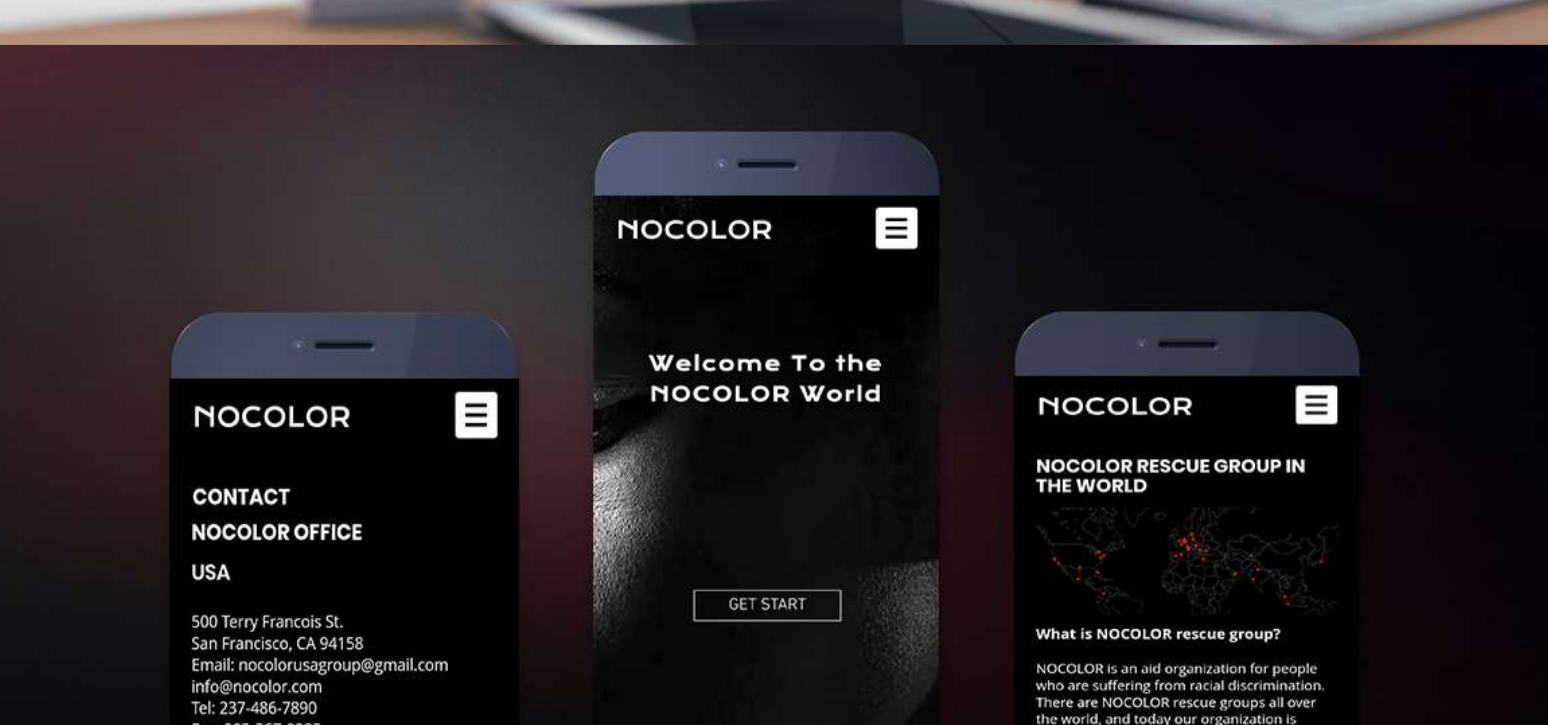

Outcomes

In the final finished product, I will mainly make web pages, and other supported electronic devices are APP design. Through the above user research and analysis, sketch construction, and the click test effect, the high-fidelity webpage design project can be completed.

The link to the final web test is: <https://yeesun198.wix-site.com/nocolor>